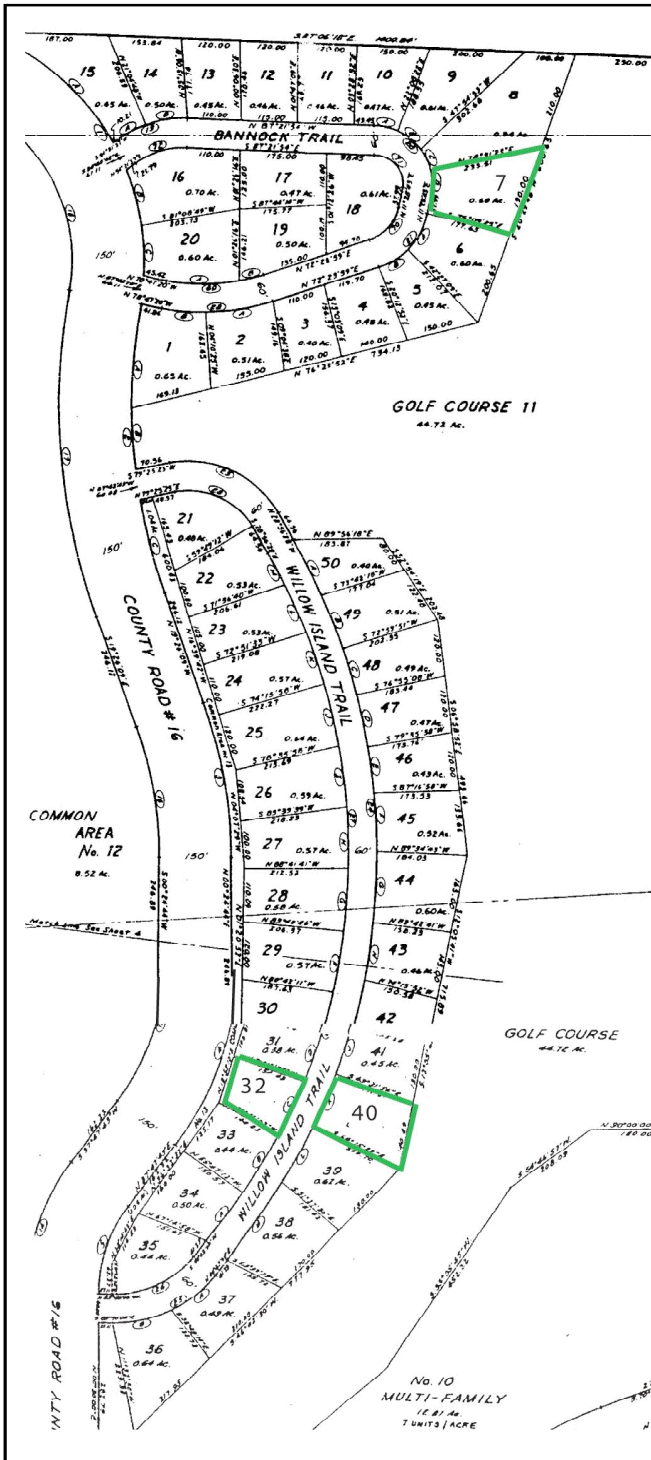

Upper Yampa Realty, Inc.
Donna Corrigan, Broker

MeadowGreen Lots for Sale

All these lots have wonderful views of Stagecoach Lake and surrounding mountains.

All are large buildable lots with all utilities, paved roads and phone service.

Lot 7 — 0.60 acre — \$115,000

Lot 32 — 0.38 acre — \$49,500

Lot 40 — 0.55 acre — \$58,000

Buyer to pay Special Assessment or LID for these lots. It is included in the annual property tax amount.

Contact us for more listings, color brochures and information